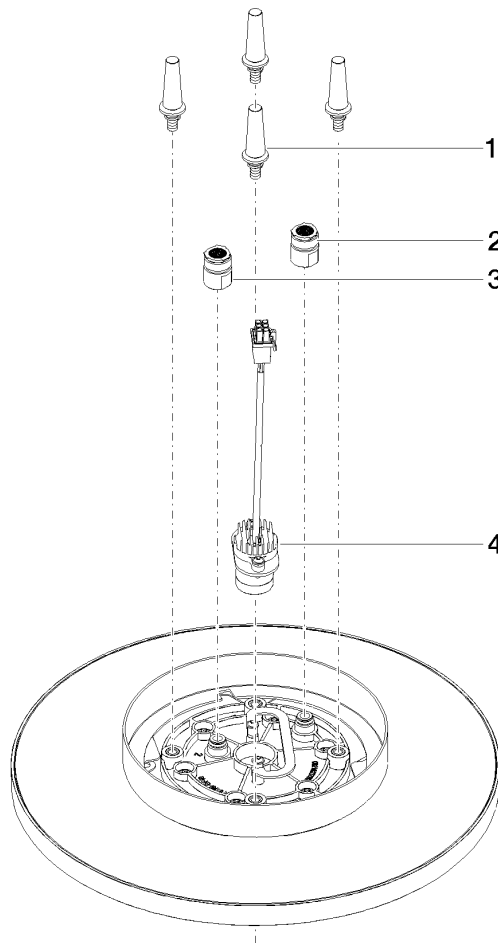

**Rain shower for surface-mounted ceiling installation with light 300 mm -  
Brushed Champagne (22kt Gold)**

TARA

28 032 970

Fits: TARA, LISSÉ, VAIA, META

- rain shower Ø 300 mm
- PURE RAIN, max. flow rate 12 l/min (at 3 bar)
- PURIFY RAIN, max. flow rate 6 l/min (at 3 bar)
- Distance to ceiling from bottom edge of shower 40 mm
- with anti-scale system
- central LED Spot 3000 K
- Provided by customer: Light switch
- For simultaneous control of the jet types, we recommend the xTool thermostat module
- Not suitable for use in a steam room.

**Required miscellaneous**

**Concealed ceiling installation box for surface-mounted ceiling installation with light -** 35 042 970 90

- concealed rough parts
- min. recess depth 90 mm
- max. recess depth 115 mm
- 2x female thread 1/2" connections
- Input 100-240V AC 50-60Hz
- Output 350 mA SELV / Class II
- Provided by customer: Light switch

**Rain shower for surface-mounted ceiling installation with light 300 mm -  
Brushed Champagne (22kt Gold)**

TARA

28 032 970  
mm [inches]

**Flow rate chart**

**Certificates**

LGA\_38400.

28 032 970

### Spare parts list

No.	Item Number	Name	Quantity used	Delivery time
1	90 17 20 263 00 90	fixing set	1	2
2	90 24 03 309 01 90	connection	1	2
3	90 24 03 309 00 90	connection	1	2
4	90 10 01 225 00 90	electronic accessories	1	2