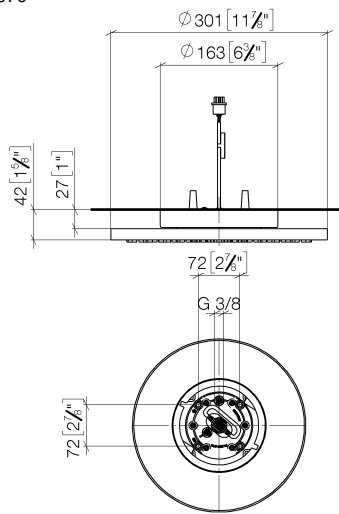

**Rain shower for surface-mounted ceiling installation with light 300 mm -  
Brushed Champagne (22kt Gold)**

TARA

28 032 970

Fits: TARA, LISSÉ, VAIA, META

- rain shower Ø 300 mm
- PURE RAIN, max. flow rate 12 l/min (at 3 bar)
- PURIFY RAIN, max. flow rate 6 l/min (at 3 bar)
- Distance to ceiling from bottom edge of shower 40 mm
- with anti-scale system
- central LED Spot 3000 K
- Provided by customer: Light switch
- For simultaneous control of the jet types, we recommend the xTool thermostat module
- Not suitable for use in a steam room.

**Required miscellaneous**

**Concealed ceiling installation box for surface-mounted ceiling installation with light -** 35 042 970 90

- concealed rough parts
- min. recess depth 90 mm
- max. recess depth 115 mm
- 2x female thread 1/2" connections
- Input 100-240V AC 50-60Hz
- Output 350 mA SELV / Class II
- Provided by customer: Light switch

**Rain shower for surface-mounted ceiling installation with light 300 mm -  
Brushed Champagne (22kt Gold)**

TARA

28 032 970  
mm [inches]

**Flow rate chart**

**Certificates**

LGA\_38400.

28 032 970

### Spare parts list

No.	Item Number	Name	Quantity used	Delivery time
1	90 17 20 263 00 90	fixing set	1	2
2	90 24 03 309 01 90	connection	1	2
3	90 24 03 309 00 90	connection	1	2
4	90 10 01 225 00 90	electronic accessories	1	2