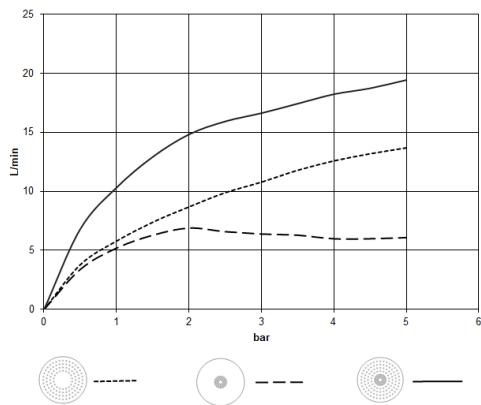

**Rain shower for surface-mounted ceiling installation with light 300 mm -  
Brushed Champagne (22kt Gold)**

TARA

28 032 970

Fits: TARA, LISSÉ, VAIA, META

- rain shower Ø 300 mm
- PURE RAIN, max. flow rate 12 l/min (at 3 bar)
- PURIFY RAIN, max. flow rate 6 l/min (at 3 bar)
- Distance to ceiling from bottom edge of shower 40 mm
- with anti-scale system
- central LED Spot 3000 K
- Provided by customer: Light switch
- For simultaneous control of the jet types, we recommend the xTool thermostat module
- Not suitable for use in a steam room.

**Required miscellaneous**

**Concealed ceiling installation box for surface-mounted ceiling installation with light -** 35 042 970 90

- concealed rough parts
- min. recess depth 90 mm
- max. recess depth 115 mm
- 2x female thread 1/2" connections
- Input 100-240V AC 50-60Hz
- Output 350 mA SELV / Class II
- Provided by customer: Light switch

**Rain shower for surface-mounted ceiling installation with light 300 mm -  
Brushed Champagne (22kt Gold)**

TARA

28 032 970  
mm [inches]

**Flow rate chart**

**Certificates**

LGA\_38400.

28 032 970